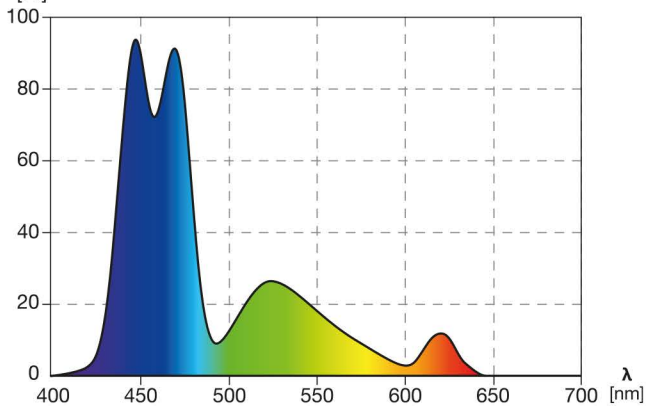

SPEKTRUM HYPERBAR RX5.15

Hyperbar zawieszia.