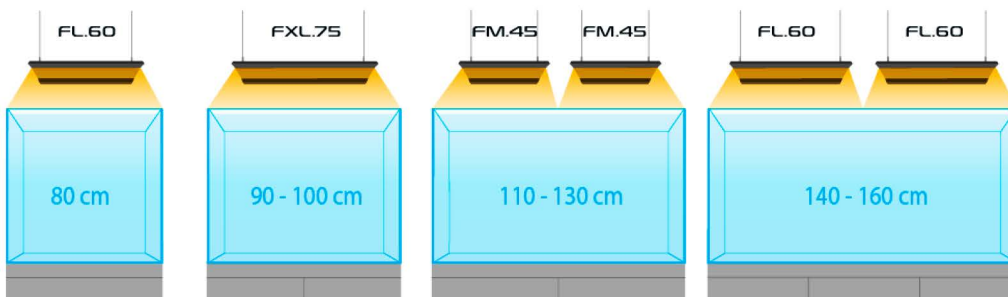

RECOMMENDATIONS