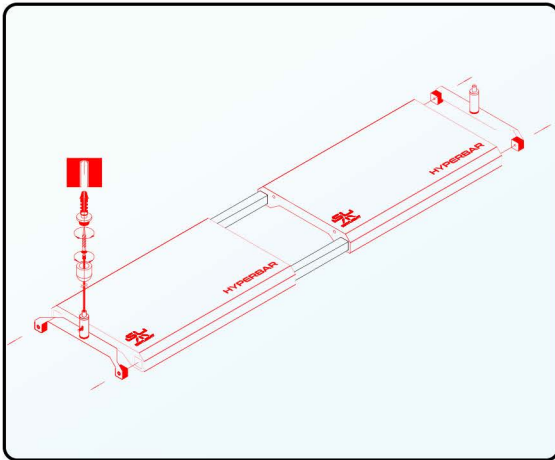

HOW TO ORDER

Item	Compatible with	Product code	Code EAN GTIN
HYPERBAR mechanical connector	HYPERBAR RS.30 HYPERBAR RM.45 HYPERBAR RL.60	RSET079eu	5907753125361

The set includes the components highlighted in black in the figure.