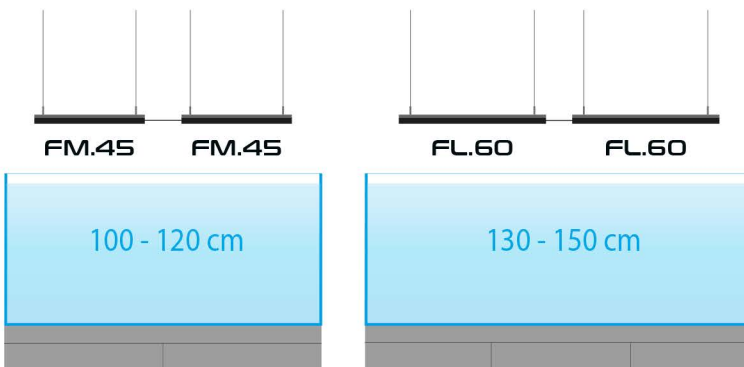

RECOMMENDATIONS