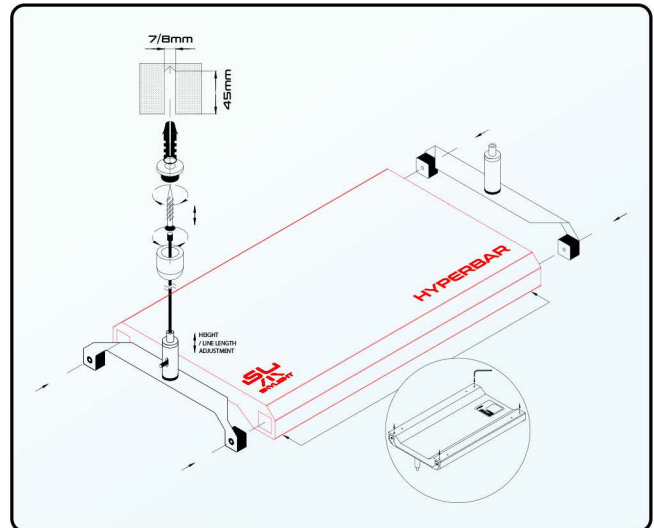

Set does include elements marked in black in the picture.